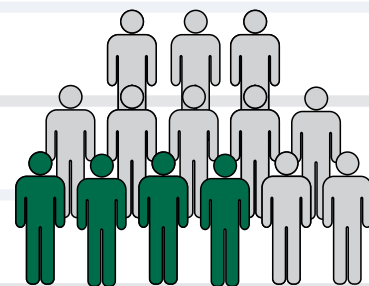

SLIPPERY ROCK UNIVERSITY

FALL 2022

enrollment

8,243

STUDENTS

6,779 UNDERGRADUATES
1,464 GRADUATE STUDENTS

TOP 3 MAJORS

603

EXERCISE SCIENCE

411

SAFETY MANAGEMENT

399

EARLY CHILDHOOD/
SPECIAL EDUCATION

82%

OF FIRST-YEAR STUDENTS RETAINED FROM LAST FALL

75%