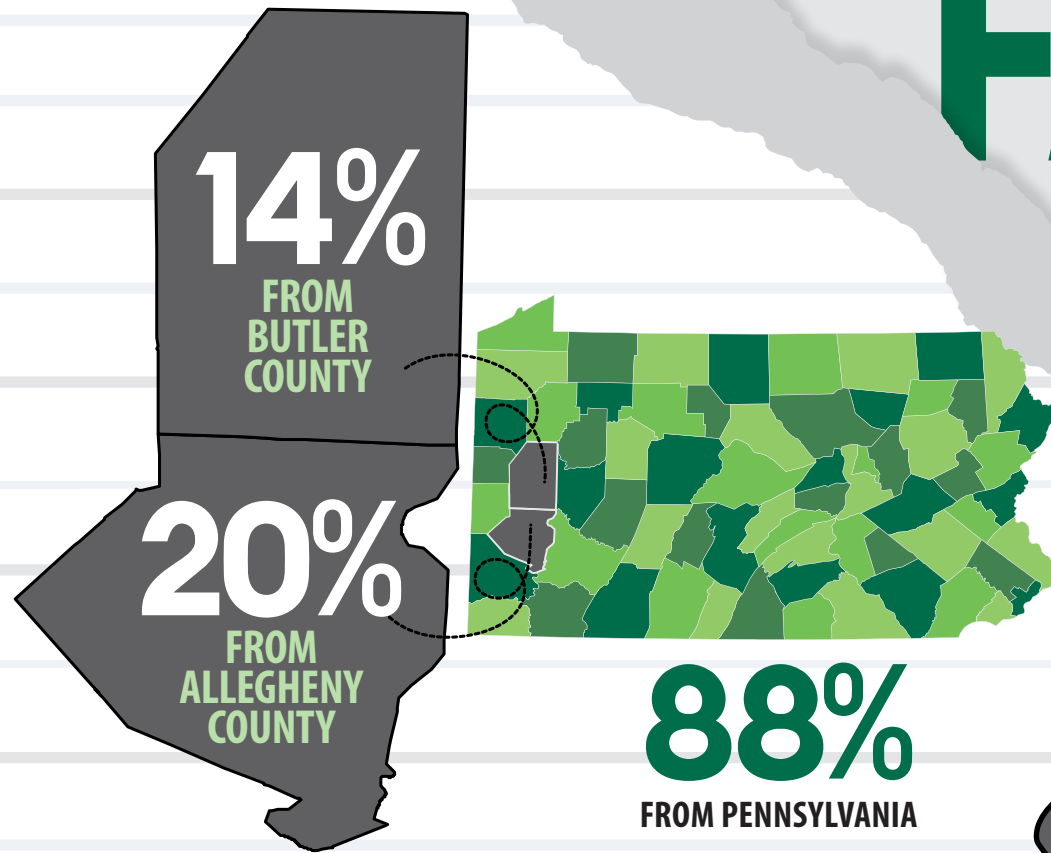

SLIPPERY ROCK UNIVERSITY

FALL 2022

enrollment

8,243

STUDENTS

6,779 UNDERGRADUATES
1,464 GRADUATE STUDENTS

TOP 3 MAJORS

603

EXERCISE SCIENCE

411

SAFETY MANAGEMENT

399

EARLY CHILDHOOD/
SPECIAL EDUCATION

82%

OF FIRST-YEAR STUDENTS RETAINED FROM LAST FALL

75%