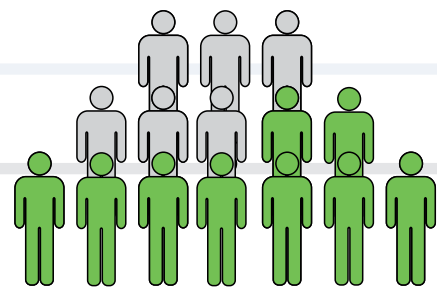

SLIPPERY ROCK UNIVERSITY

FALL 2022

enrollment

8,243

STUDENTS

6,779 UNDERGRADUATES
1,464 GRADUATE STUDENTS

TOP 3 MAJORS

603

EXERCISE SCIENCE

411

SAFETY MANAGEMENT

399

EARLY CHILDHOOD/
SPECIAL EDUCATION

82%

OF FIRST-YEAR STUDENTS RETAINED FROM LAST FALL

75%