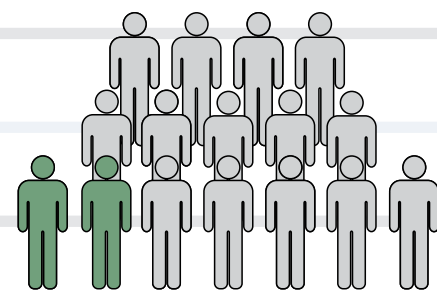

SLIPPERY ROCK UNIVERSITY

FALL 2022

enrollment

8,243

STUDENTS

6,779 UNDERGRADUATES
1,464 GRADUATE STUDENTS

TOP 3 MAJORS

603

EXERCISE SCIENCE

411

SAFETY MANAGEMENT

399

EARLY CHILDHOOD/
SPECIAL EDUCATION

82%

OF FIRST-YEAR STUDENTS RETAINED FROM LAST FALL

75%