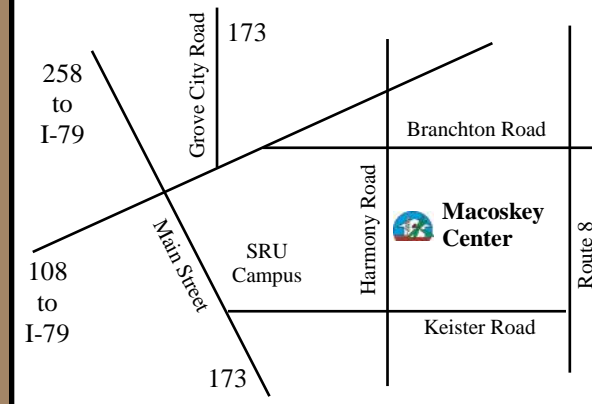

About the Center

The Macoskey Center at SRU was created in 1990 to promote a shift at SRU and in the local community towards a regenerative partnership with ecological systems.

The Center is located on 83 acres of the university campus and enacts it's mission in three ways:

Directions

From PA Interstate 79, take exit 105 (Slippery Rock). Travel east on route 108 to the first light in Slippery Rock. Turn right onto route 173 south (Main Street). Travel to the second light and turn left onto Keister Road. Turn left at next four-way intersection onto Harmony Road. The Macoskey Center is approximately 1/4 mile on the right, over the hill and across the road from the SRU football stadium.